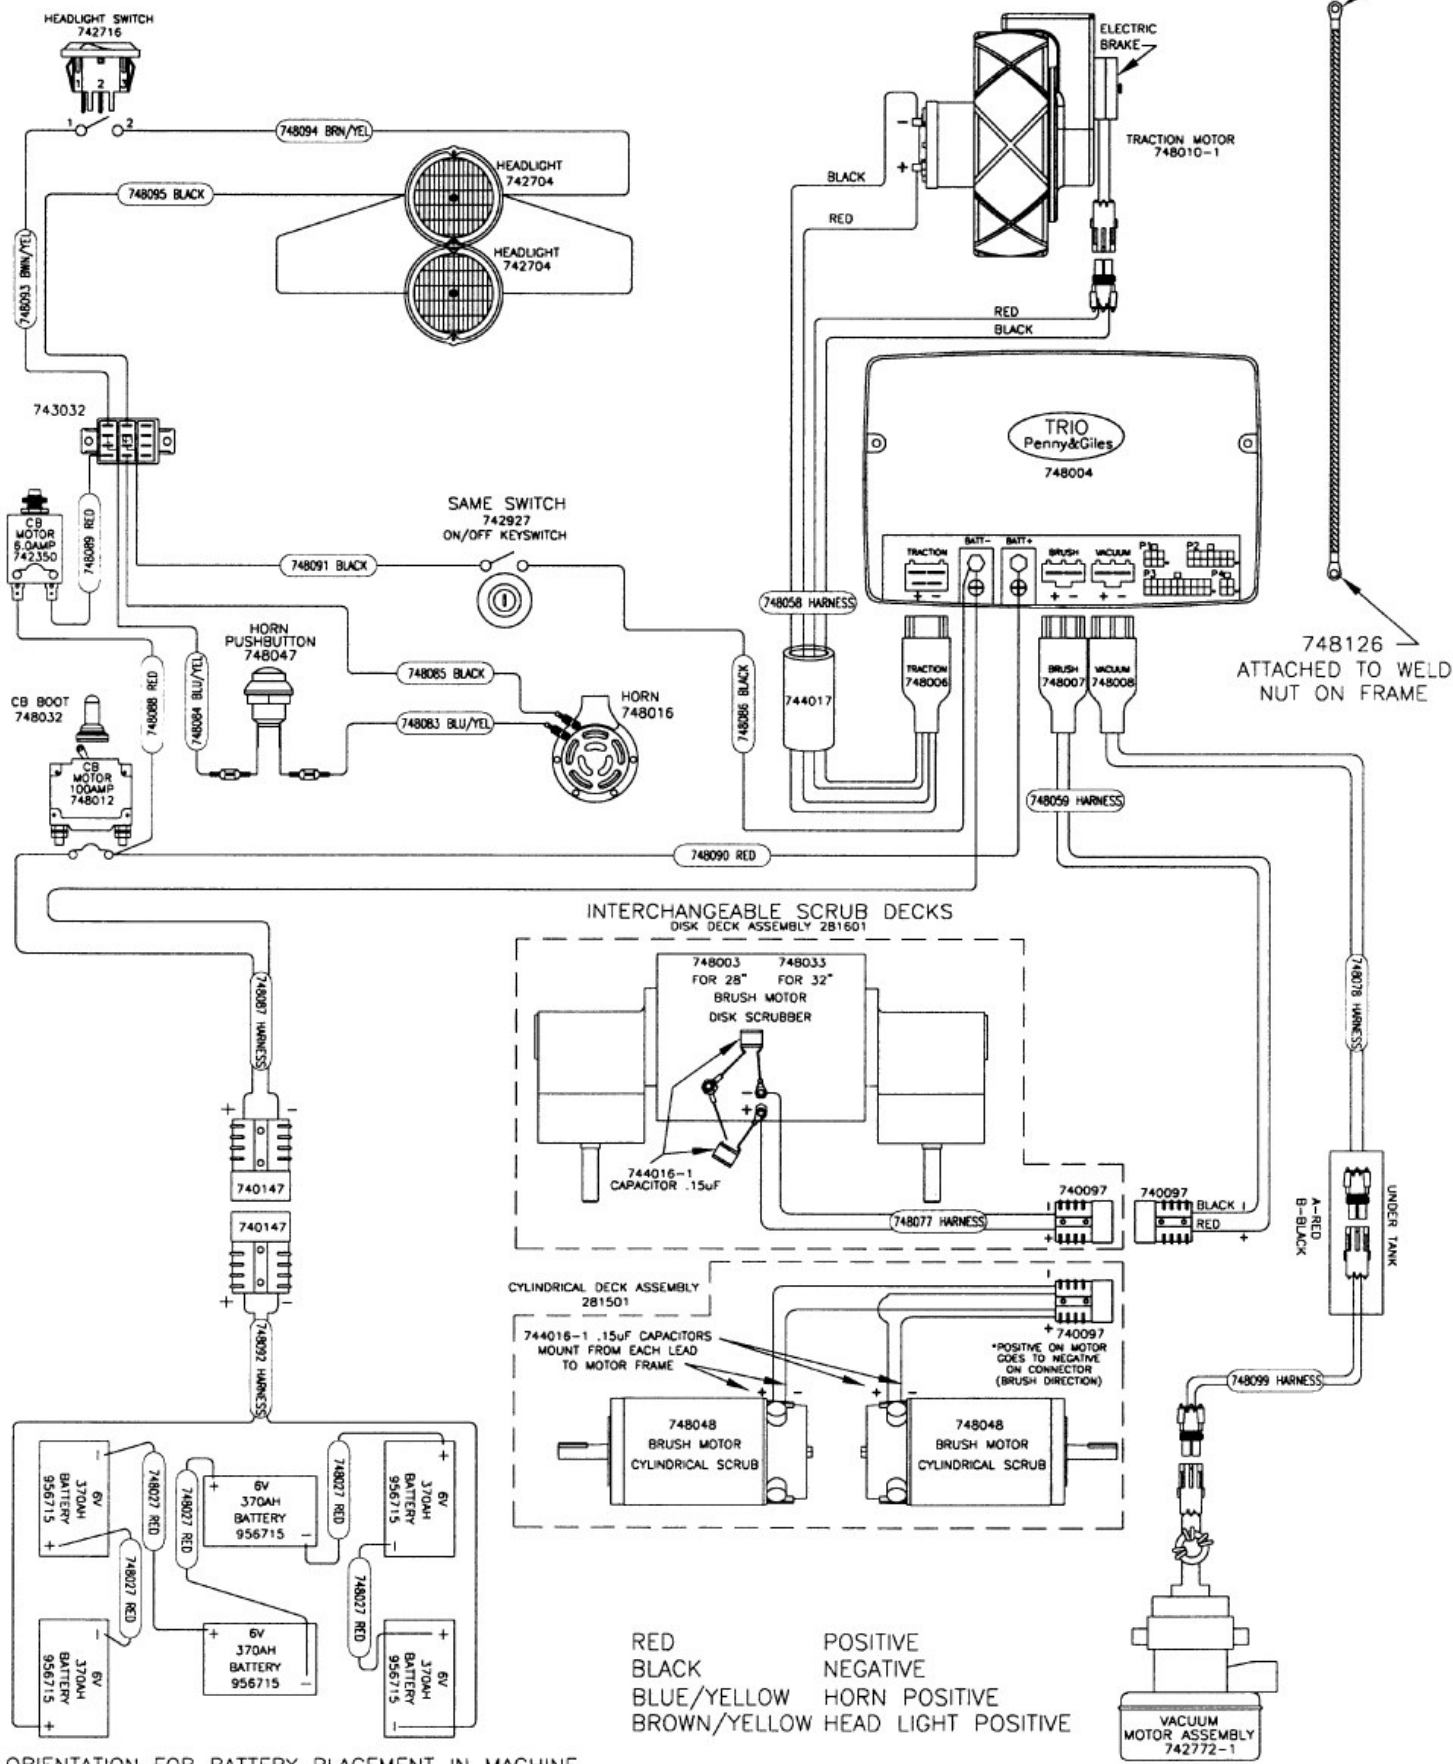

ATTACHED IN CABINET UNDER CENTER BOTTOM BOLT

748126 ATTACHED TO WELD NUT ON FRAME

RED POSITIVE
 BLACK NEGATIVE
 BLUE/YELLOW HORN POSITIVE
 BROWN/YELLOW HEAD LIGHT POSITIVE

ORIENTATION FOR BATTERY PLACEMENT IN MACHINE